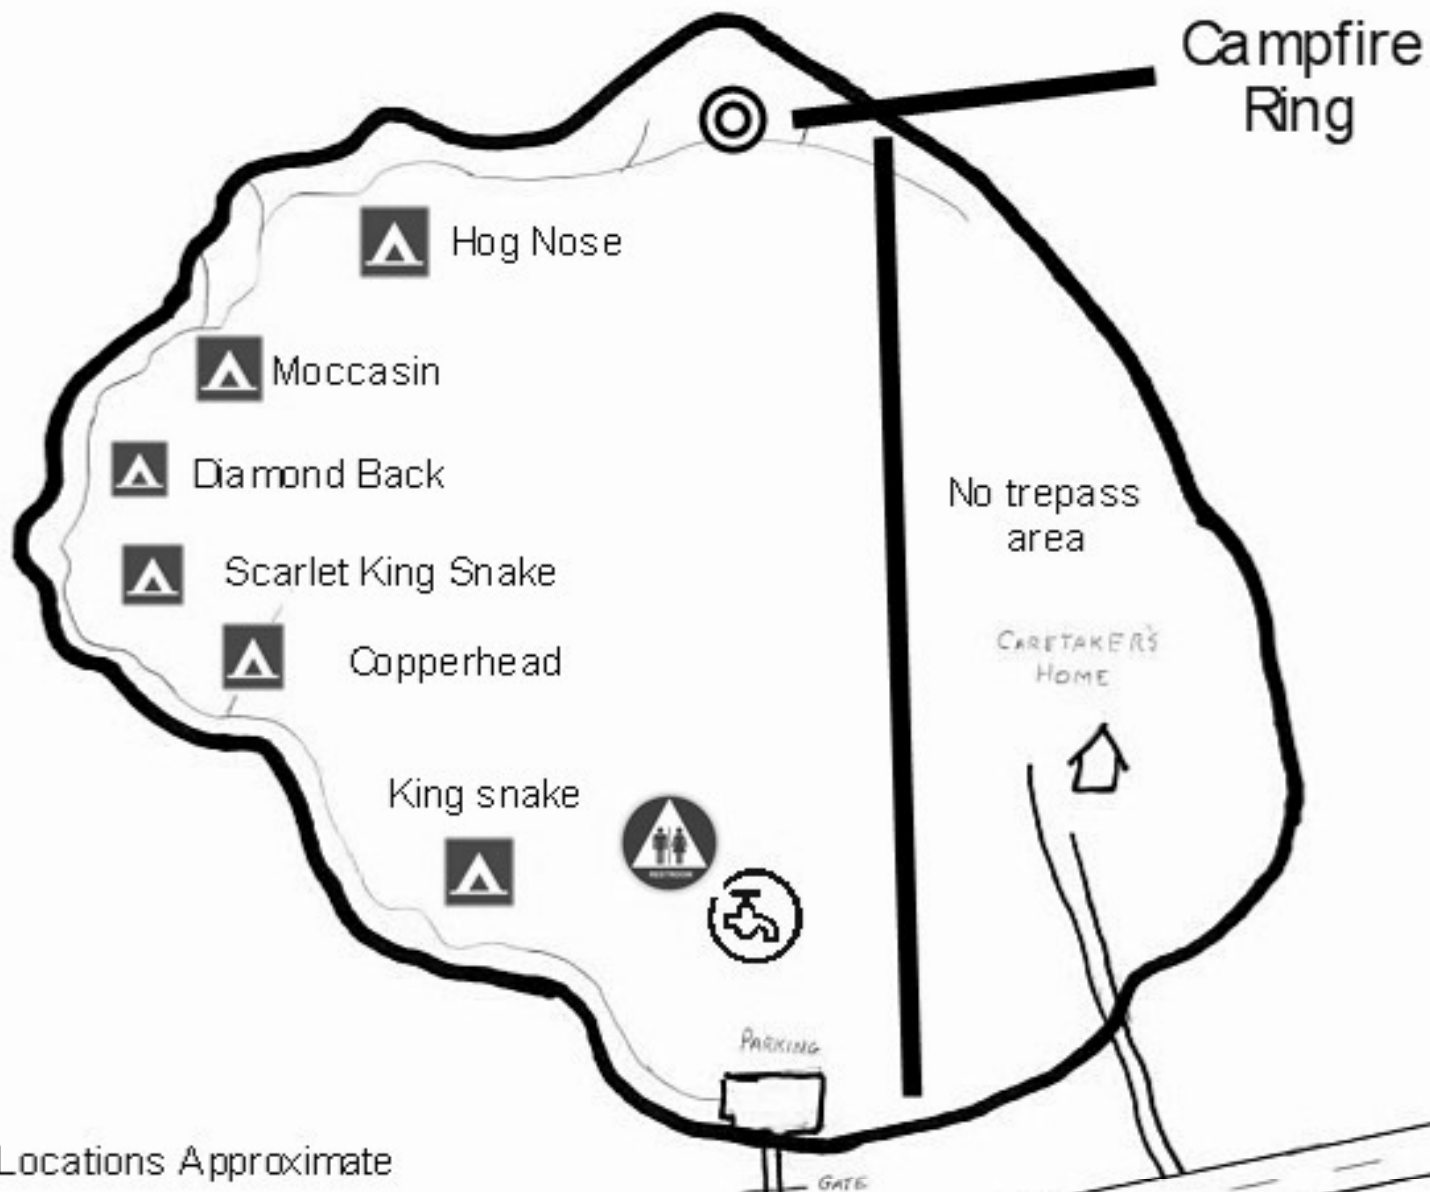

# CAMP ROPER

Campfire  
Ring

No trespass  
area

CARETAKER'S  
HOME

Hog Nose

Moccasin

Diamond Back

Scarlet King Snake

Copperhead

King snake

PARKING

GATE

Campsite Locations Approximate

Hwy 27